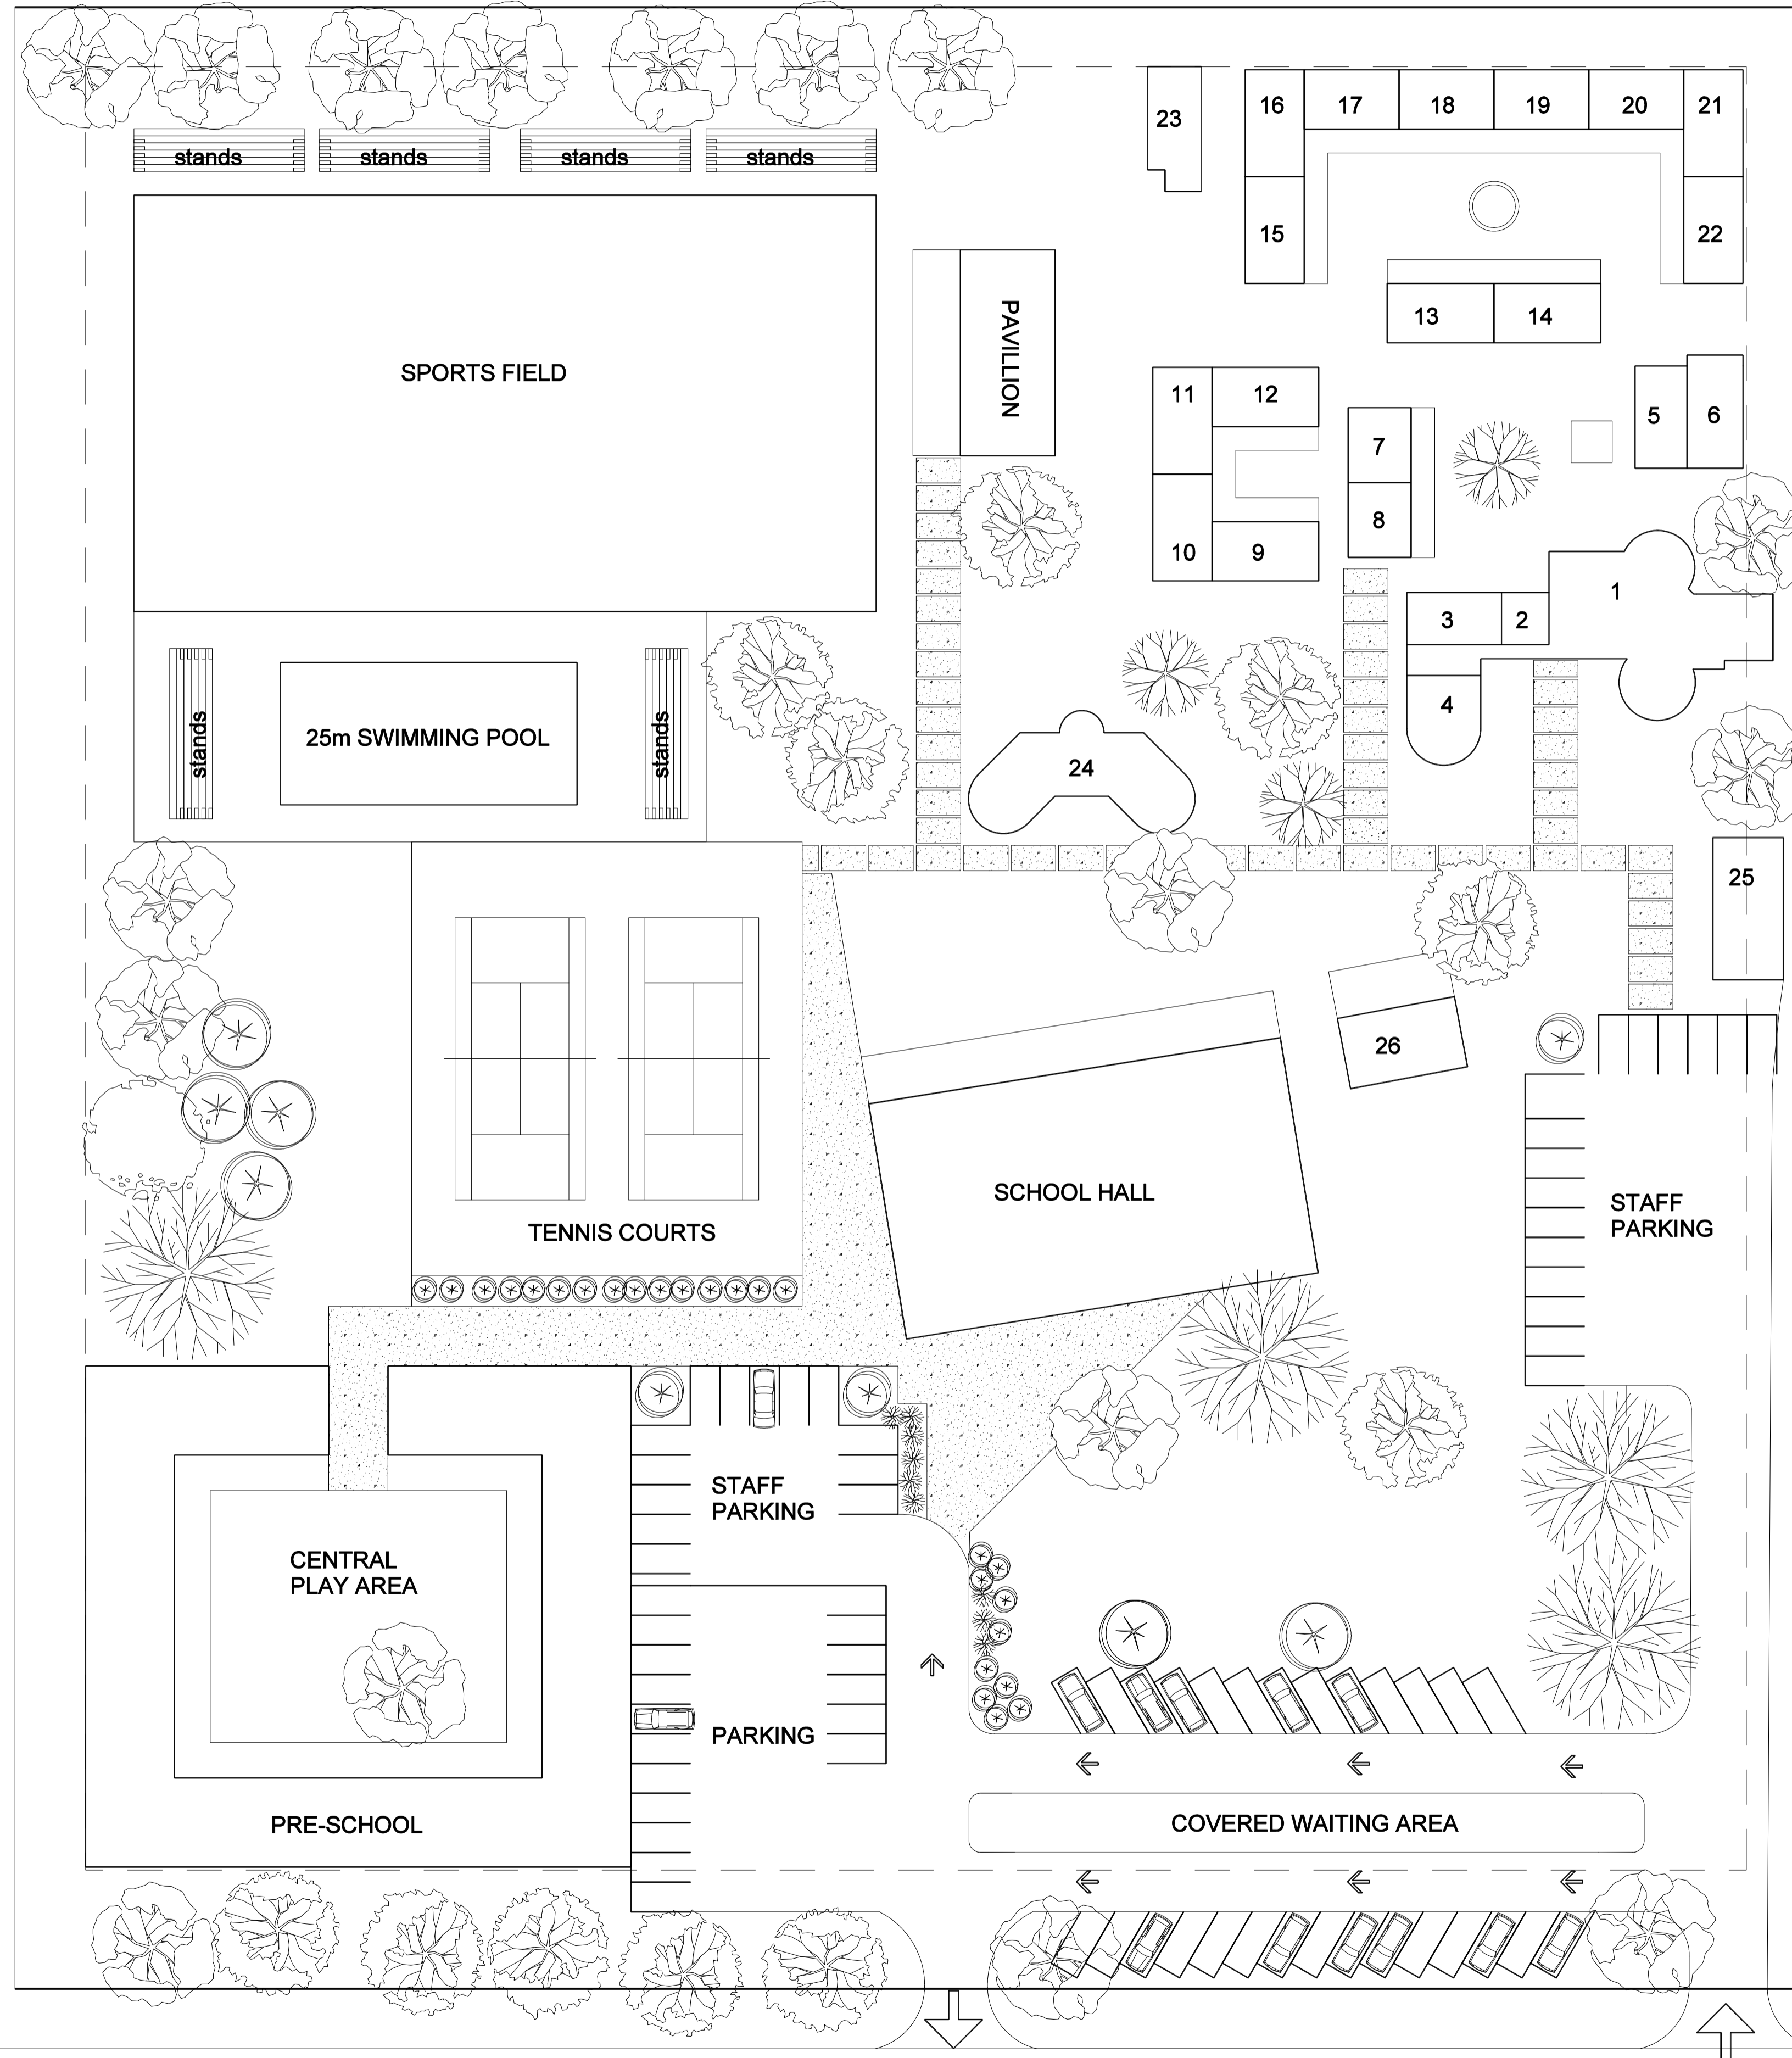

Charter College International Primary School

FUTURE SCHOOL FACILITIES

- 1 ADMIN / OFFICE
- 2 SICK BAY
- 3 COMPUTER LAB
- 4 LIBRARY
- 5 ABLUTIONS
- 6 ART STUDIO
- 7 JUNIOR CLASSROOMS (GR 0 - 3)
- 8 JUNIOR CLASSROOMS (GR 0 - 3)
- 9 JUNIOR CLASSROOMS (GR 0 - 3)
- 10 JUNIOR CLASSROOMS (GR 0 - 3)
- 11 JUNIOR CLASSROOMS (GR 0 - 3)
- 12 JUNIOR CLASSROOMS (GR 0 - 3)
- 13 JUNIOR CLASSROOMS (GR 0 - 3)
- 14 JUNIOR CLASSROOMS (GR 0 - 3)
- 15 SENIOR CLASSROOMS (GR 4 - 7)
- 16 SENIOR CLASSROOMS (GR 4 - 7)
- 17 SENIOR CLASSROOMS (GR 4 - 7)
- 18 SENIOR CLASSROOMS (GR 4 - 7)
- 19 SENIOR CLASSROOMS (GR 4 - 7)
- 20 SENIOR CLASSROOMS (GR 4 - 7)
- 21 SENIOR CLASSROOMS (GR 4 - 7)
- 22 SENIOR CLASSROOMS (GR 4 - 7)
- 23 ABLUTIONS/CHANGE ROOMS
- 24 SPORTS HALL
- 25 SCIENCE & BIOLOGY LAB
- 26 COUNSELLOR / OT